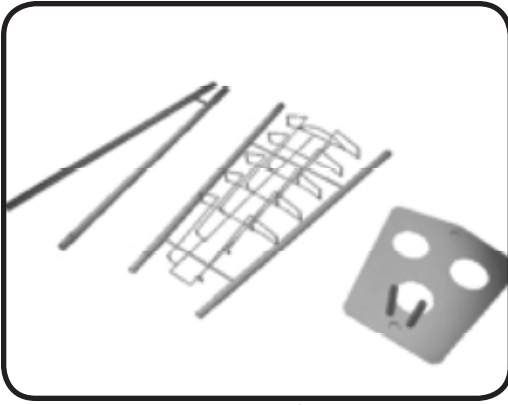

features & benefits

Slim and attractive with 5 front facing pockets and a snap-together design, that's the Victory! Carry bag included.

Silver: VIC-S

Black: VIC-B

hardware specifications	graphic specifications	additional info
Color: black or silver Weight of base: 3.15 lbs. Profile of base: 14.5"d x 13"w x 3.5"t Height of display: 52" Pocket size: 1.5:d x 9"w x 7.5"t Bag: Black with red handle straps		Shipping size: 30" x 17" x 4" Shipping weight: 11 lbs.

Assembly Instructions

Remove the system from the box.

Place the bottom section onto the foot, making sure that it snaps into place. Make sure the narrow end is down.

Place the top section onto the bottom section, making sure that it snaps into place.

Your system is now ready to be used.

Find the bottom section of the rack. The bottom section has both ends open as shown above.

Find the top section of the rack. The top section has the literature pockets as pictured above.