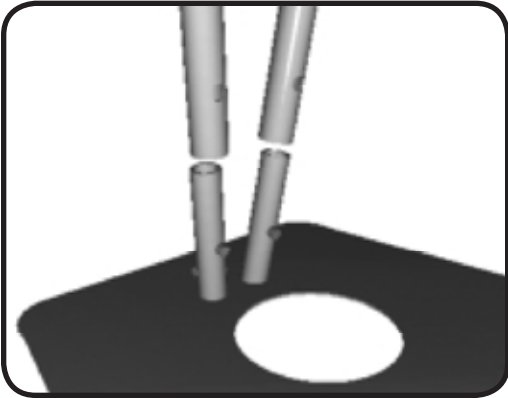

features & benefits

Slim and attractive with 5 front facing pockets and a snap-together design, that's the Victory! Carry bag included.

Silver: VIC-S

Black: VIC-B

hardware specifications	graphic specifications	additional info
Color: black or silver Weight of base: 3.15 lbs. Profile of base: 14.5"d x 13"w x 3.5"t Height of display: 52" Pocket size: 1.5:d x 9"w x 7.5"t Bag: Black with red handle straps		Shipping size: 30" x 17" x 4" Shipping weight: 11 lbs.

Assembly Instructions

Remove the system from the box.

Place the bottom section onto the foot, making sure that it snaps into place. Make sure the narrow end is down.

Place the top section onto the bottom section, making sure that it snaps into place.