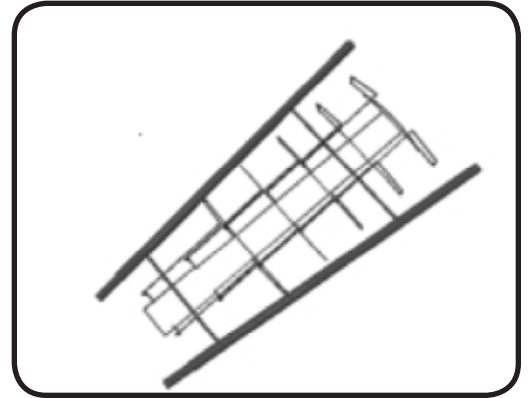

features & benefits

Slim and attractive with 5 front facing pockets and a snap-together design, that's the Victory! Carry bag included.

Silver: VIC-S

Black: VIC-B

hardware specifications	graphic specifications	additional info
Color: black or silver Weight of base: 3.15 lbs. Profile of base: 14.5"d x 13"w x 3.5"t Height of display: 52" Pocket size: 1.5:d x 9"w x 7.5"t Bag: Black with red handle straps		Shipping size: 30" x 17" x 4" Shipping weight: 11 lbs.

Assembly Instructions

Remove the system from the box.

Place the bottom section onto the foot, making sure that it snaps into place. Make sure the narrow end is down.

Place the top section onto the bottom section, making sure that it snaps into place.

Your system is now ready to be used.

Find the bottom section of the rack. The bottom section has both ends open as shown above.

Find the top section of the rack. The top section has the literature pockets as pictured above.