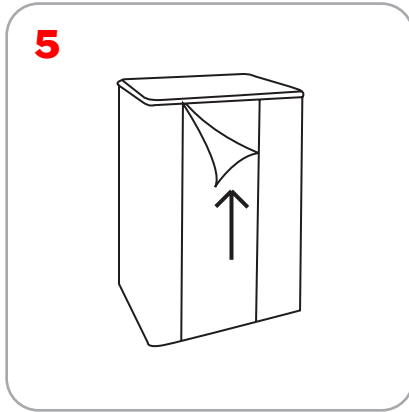

Roll Wrap

Stretch Fabric Graphic Pullover