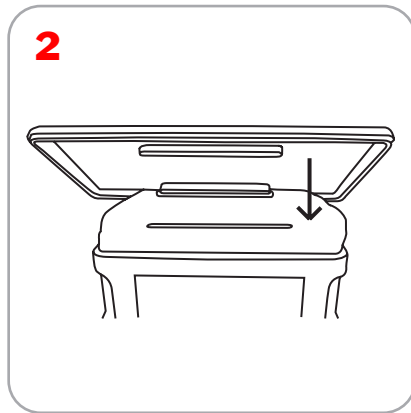

Roll Wrap

Stretch Fabric Graphic Pullover