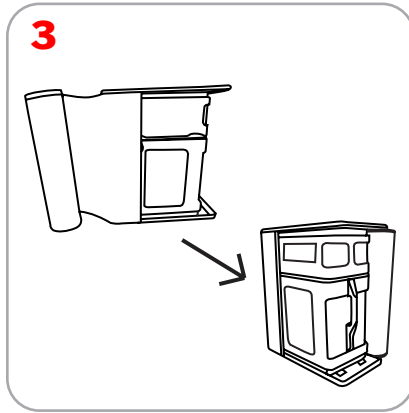

Roll Wrap

Stretch Fabric Graphic Pullover