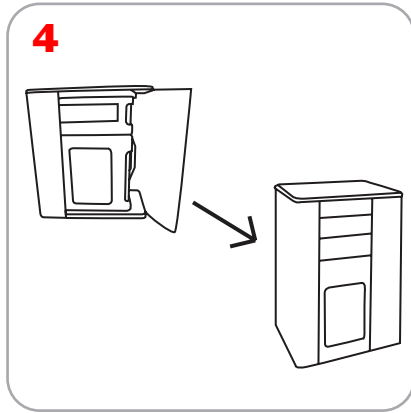

Roll Wrap

Stretch Fabric Graphic Pullover