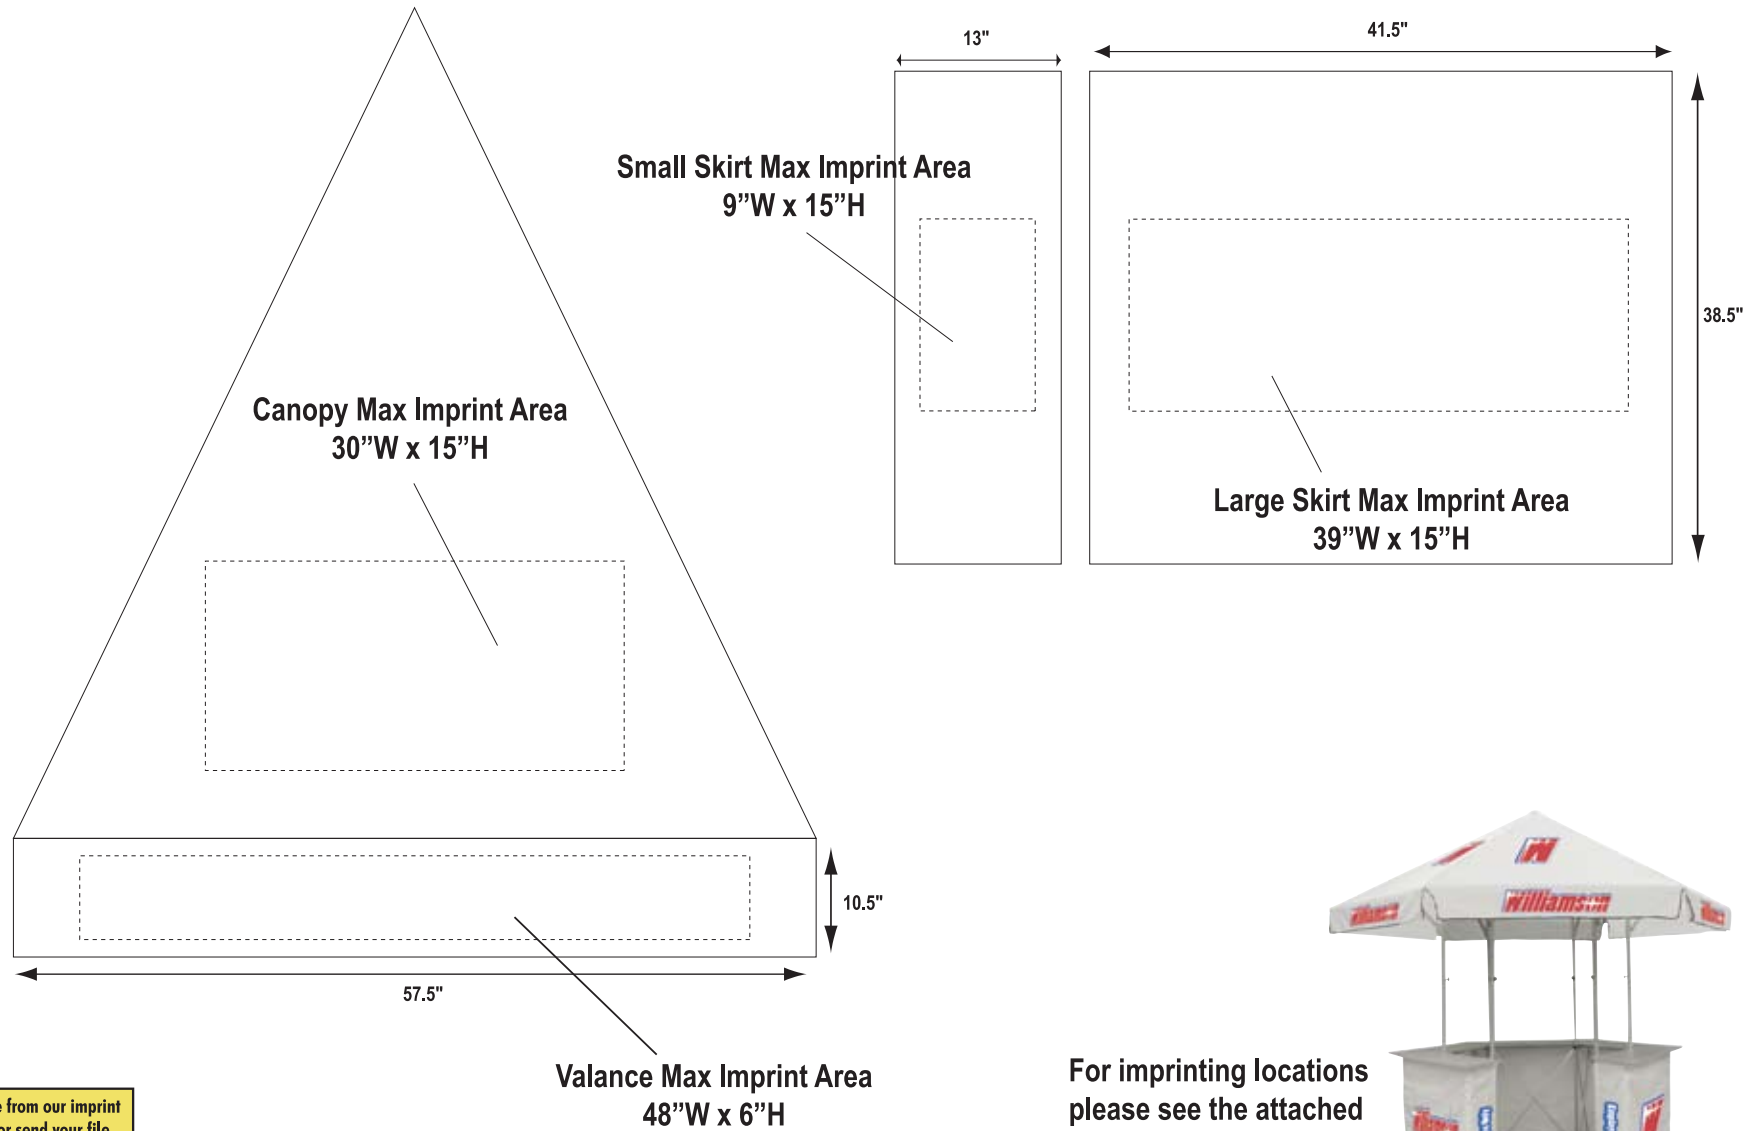

STOCK CANOPY COLORS

☐ White

DIGITAL IMPRINT

ShowStopper™ Concession Stand

STOCK IMPRINT COLORS

- ☒ Red-PMS 186
- ☒ Gold-PMS 1235
- ☒ Royal Blue-PMS 287
- ☐ White
- ☒ Black
- ☒ Cardinal Red-PMS 208
- ☒ Maroon-PMS 7428
- ☒ Orange-PMS 172
- ☒ Maize-PMS 109
- ☒ Old Gold-PMS 139
- ☒ Kelly Green-PMS 349
- ☒ Dark Green-PMS 553
- ☒ Shark Teal-PMS 321
- ☒ Columbia-PMS 2718
- ☒ Navy Blue-PMS 2767
- ☒ Purple-PMS 267
- ☒ Brown-PMS 440
- ☒ Grey-PMS Cool Grey 74
- ☒ Pink-PMS 217

• PMS colors are for reference only.
• Slight shifts from PMS color may occur due to dye lot variations.
• PMS Color matching is not guaranteed.

*Choose from our imprint colors or send your file as print ready. All files will be printed as CMYK.

For imprinting locations please see the attached imprinting diagram.